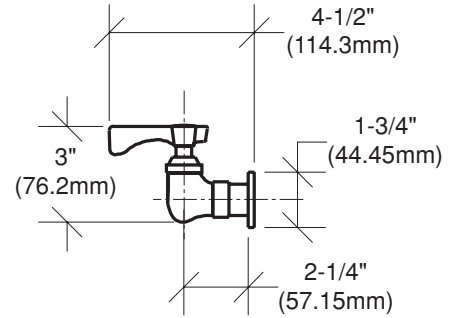

8" Center Wall Mount Faucet

Model: _____

Item #: _____ Quantity: _____

Project: _____

Plumbing

Front View

Side View

MODEL NO.	A	B	C
12-806	6"	1 7/8"	4 3/8"
12-808	8"	1 7/8"	4 3/8"
12-810	10"	2 1/8"	4 5/8"
12-812	12"	2 5/8"	5 1/8"
12-814	14"	3"	5 1/2"
12-816	16"	4"	6 1/2"
12-818	*18"	5"	7 1/2"
12-824	*24"	5"	7 1/2"

Gooseneck Spouts

MODEL NO.	D	E	F
12-801	6"	5 1/2"	9 1/2"
12-802	8 1/2"	7"	12 3/8"

*double jointed spouts

FEATURES:

- MOUNTING FLANGES WITH ECCENTRIC FITTINGS FOR QUICK INSTALLATIONS
- HEAVY DUTY SPOUT WITH DOUBLE O-RING CONSTRUCTION WITH WELDED SHOULDER FOR DURABILITY
- HIGH PRECISION MACHINING AND POLISHED NICKEL CHROMIUM FINISH
- COLOR CODED HANDLES
- OPTIONAL WRIST BLADE HANDLES AVAILABLE
- FULL REPLACEMENT PARTS AVAILABLE

SPECS:

- 8" ON CENTER WALL MOUNT WITH 1/2" NPT FEMALE INLETS
- ROUGH IN: TWO 7/8" ROUND HOLES ON 8" CENTERS
- SHIPPING WEIGHT: 4 LBS

Approved By: _____