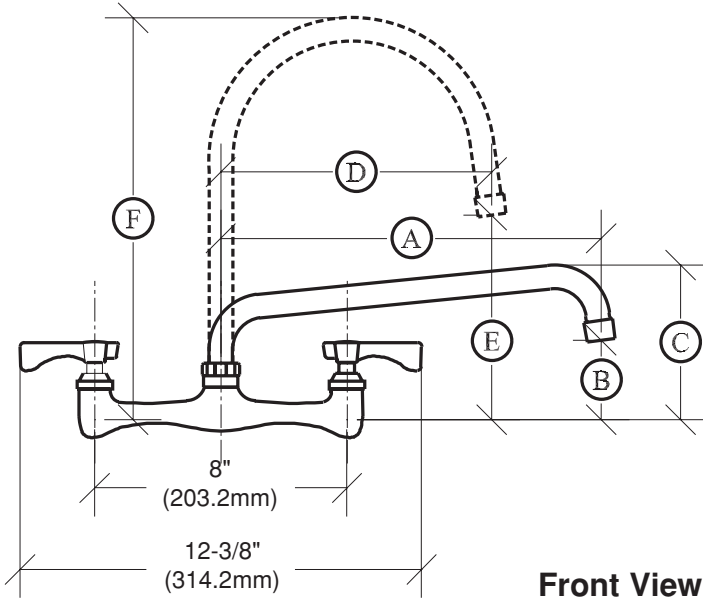

8" Center Wall Mount Faucet

Model: _____

Item #: _____ Quantity: _____

Project: _____

Plumbing

Front View

Side View

MODEL NO.	A	B	C
12-806	6"	1 7/8"	4 3/8"
12-808	8"	1 7/8"	4 3/8"
12-810	10"	2 1/8"	4 5/8"
12-812	12"	2 5/8"	5 1/8"
12-814	14"	3"	5 1/2"
12-816	16"	4"	6 1/2"
12-818	*18"	5"	7 1/2"
12-824	*24"	5"	7 1/2"

Gooseneck Spouts

MODEL NO.	D	E	F
12-801	6"	5 1/2"	9 1/2"
12-802	8 1/2"	7"	12 3/8"

*double jointed spouts

FEATURES:

- MOUNTING FLANGES WITH ECCENTRIC FITTINGS FOR QUICK INSTALLATIONS
- HEAVY DUTY SPOUT WITH DOUBLE O-RING CONSTRUCTION WITH WELDED SHOULDER FOR DURABILITY
- HIGH PRECISION MACHINING AND POLISHED NICKEL CHROMIUM FINISH
- COLOR CODED HANDLES
- OPTIONAL WRIST BLADE HANDLES AVAILABLE
- FULL REPLACEMENT PARTS AVAILABLE

SPECS:

- 8" ON CENTER WALL MOUNT WITH 1/2" NPT FEMALE INLETS
- ROUGH IN: TWO 7/8" ROUND HOLES ON 8" CENTERS
- SHIPPING WEIGHT: 4 LBS

Approved By: _____